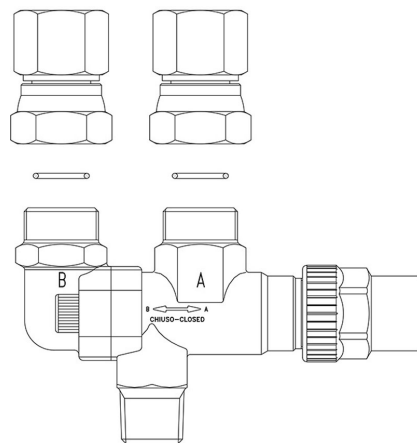

Product Code

**3032E/44**

Changeover Valve CO2  
PS=120bar 1/2"NPTx1/2"NPT

## Product use

Switching valves in series 3032E act as a service valve for a pair of safety valves, allowing the use of one and the exclusion of the other. This device allows the user to work on the isolated valve, for periodic inspection or replacement, while the line is completely operative and the system safety is integral.

## Product details

Supplied connections 3039/4

Connections IN 1/2" NPT

Connections OUT 1/2" NPT

Kv [m<sup>3</sup>/h] 3,3

PS [bar] 150

TS [°C] min. -40

TS [°C] max. +150