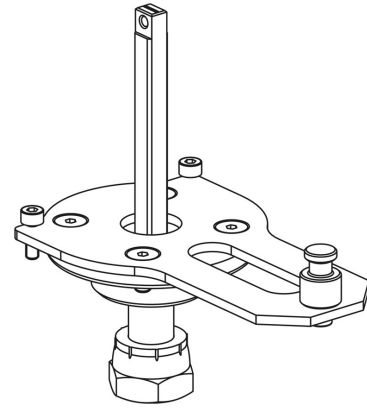

Product Code

9901/X58

Actuator Adapter

GO GREEN

R744 • NATURAL REFRIGERANT

POLYHEDRA

CLASSIC

Product use

Flanged adapters are made by Castel to couple the actuators to the 2-ways ball valves or manual 3-ways ball valves later allowing the conversion from a manual to a motorized valve.

Product details

Designed for valve 6570/M6 ; 6570/M6A ; 6570/2 ; 6570/2A ; 6570/3 ; 6570/3A ; 6570/M10 ; 6570/M1