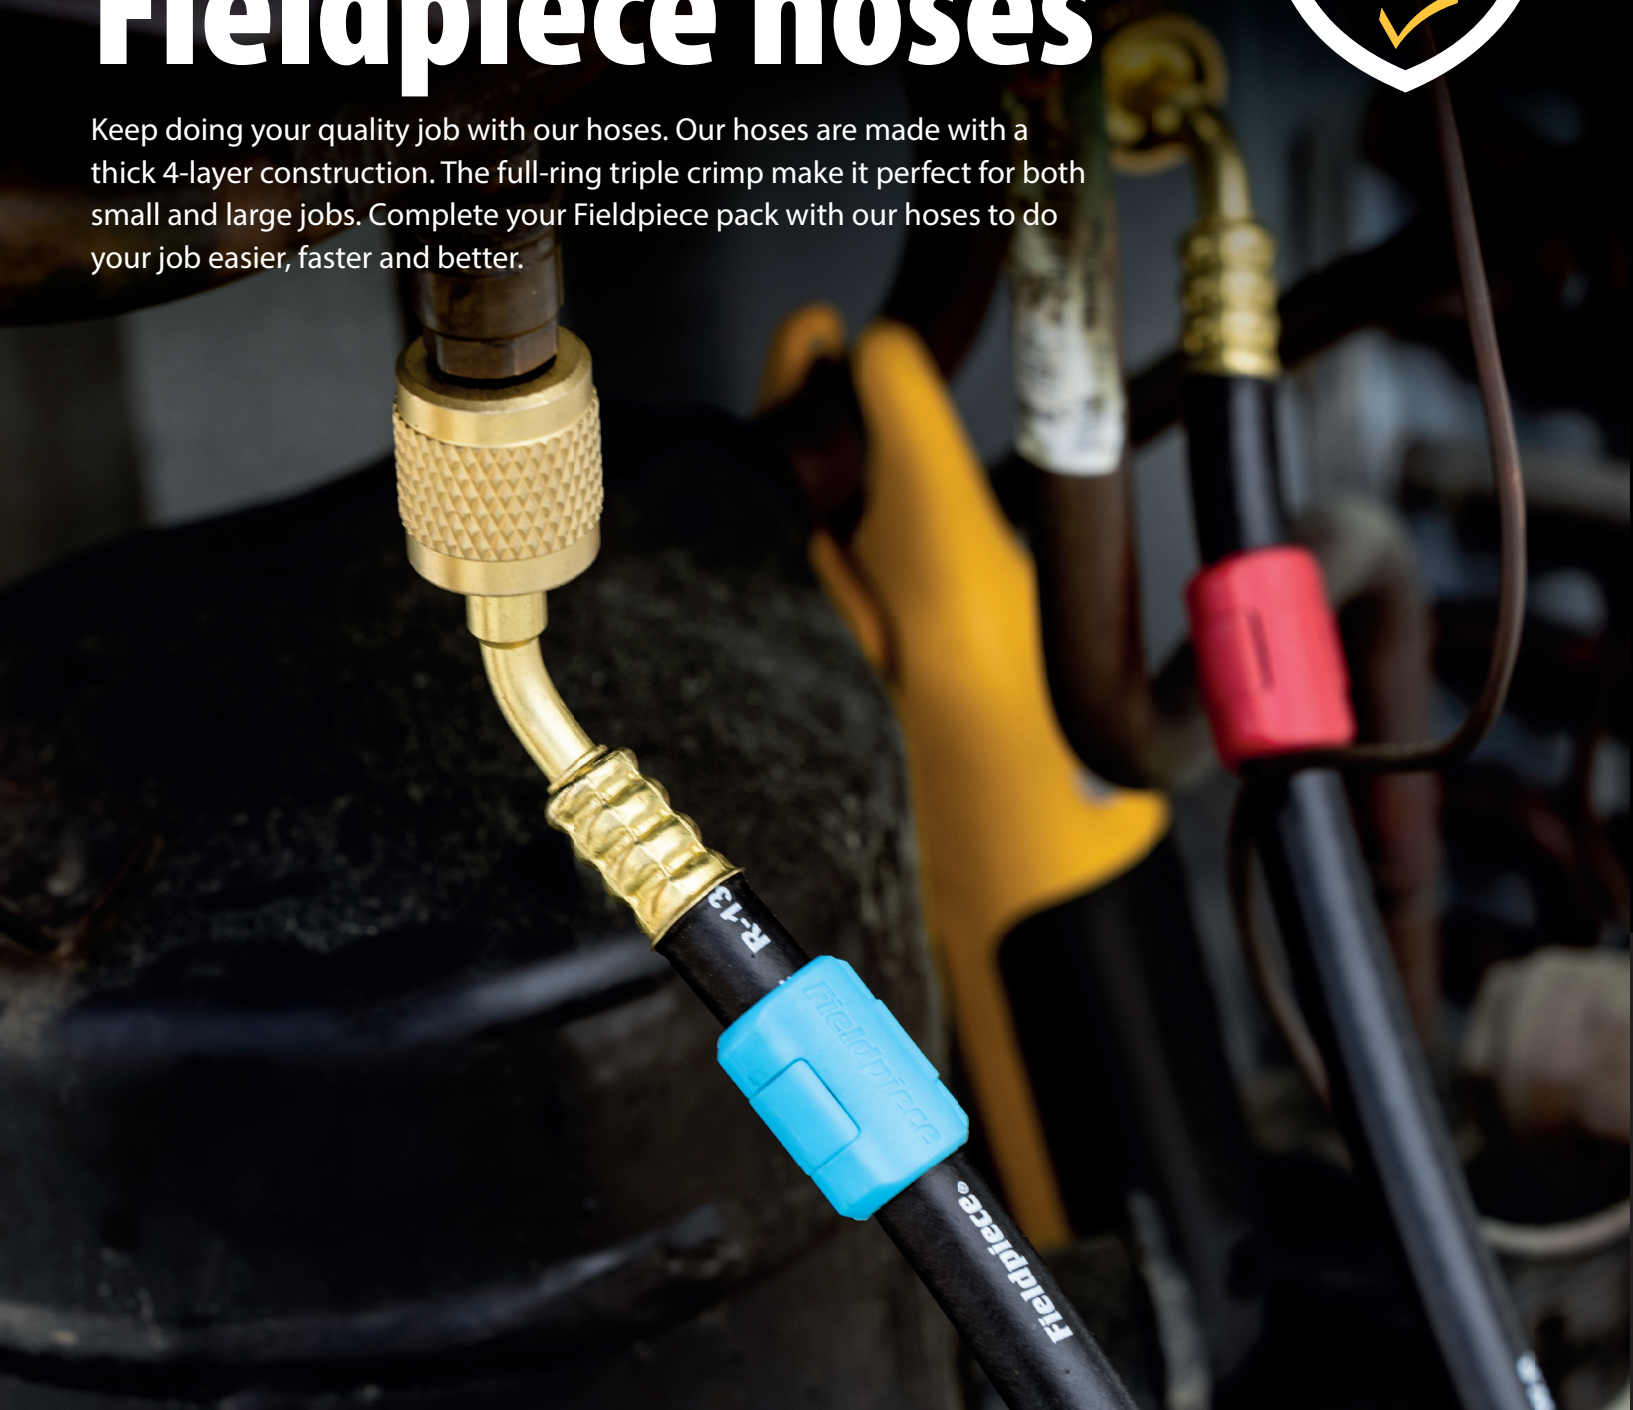

Fieldpiece

Do your job easier, faster and better

Introducing Fieldpiece hoses

Keep doing your quality job with our hoses. Our hoses are made with a thick 4-layer construction. The full-ring triple crimp make it perfect for both small and large jobs. Complete your Fieldpiece pack with our hoses to do your job easier, faster and better.

www.fieldpiece-europe.com

Do your job easier, faster and better

Introducing Fieldpiece hoses

Ball Valves

- Rugged Full-Ring Triple Crimp
- 1/4" & 5/16" O.D. for Rapid Evacuation
- 4-Layer Construction

HR3B - HR3BM

Low Loss Valves

- Rugged Full-Ring Triple Crimp
- 1/4" & 5/16" O.D. for Rapid Evacuation
- 4-Layer Construction

HR3CM

Vacuum Hoses

- Rugged Full-Ring Triple Crimp
- 3/8" & 1/4 x 3/8" O.D. for Rapid Evacuation
- 4-Layer Construction