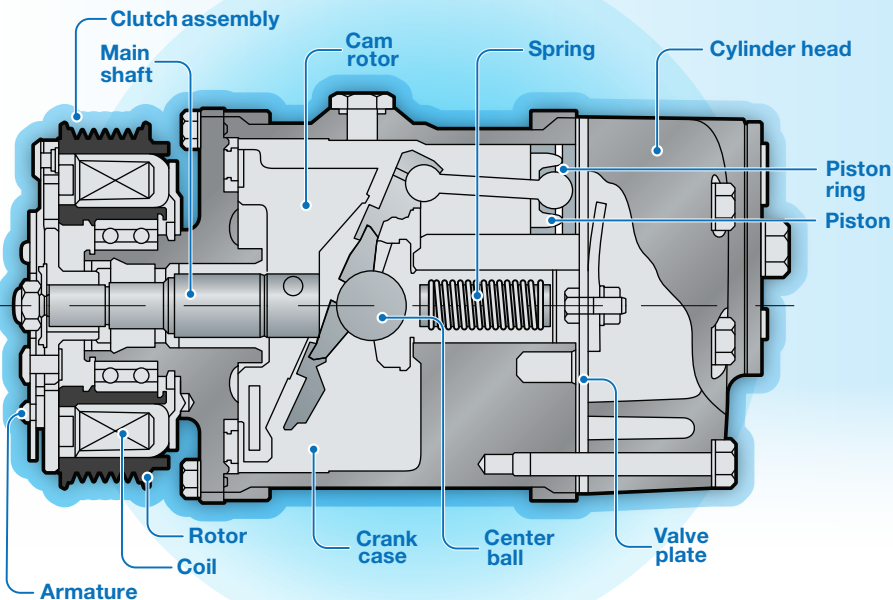

SANDEN

Sanden SD5H09 Compressor

- Standard 5 piston wobble plate fixed displacement design compressor with magnetic clutch
- 4kW cooling capability with 90cc displacement
- Speed range 700 - 6500 rpm
- Suitable for R134a refrigerant with Sanden SP-10 oil
- Ear mount design for easy fitting to bracket
- Available in 12 and 24 volt
- Numerous clutch and cylinder head options

Pulley Dia.	Pulley Type	No. of Grooves	Cylinder Head Options
119	PV	6 or 8	BC/E/SW
120	PV	5	FL/K
125	PV	4	K
125	A	2	C/E/FL/K/M/SW
130	B	1	FL