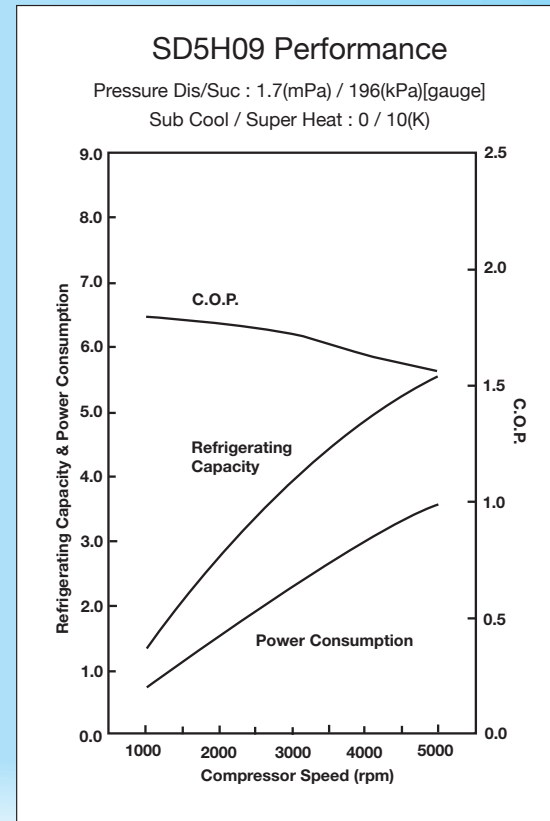

SANDEN

Sanden SD5H09 Compressor

- Standard 5 piston wobble plate fixed displacement design compressor with magnetic clutch
- 4kW cooling capability with 90cc displacement
- Speed range 700 - 6500 rpm
- Suitable for R134a refrigerant with Sanden SP-10 oil
- Ear mount design for easy fitting to bracket
- Available in 12 and 24 volt
- Numerous clutch and cylinder head options