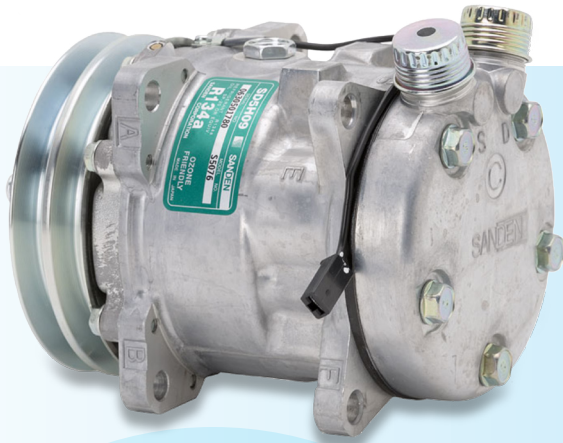

SANDEN

Sanden SD5H09 Compressor

- Standard 5 piston wobble plate fixed displacement design compressor with magnetic clutch
- 4kW cooling capability with 90cc displacement
- Speed range 700 - 6500 rpm
- Suitable for R134a refrigerant with Sanden SP-10 oil
- Ear mount design for easy fitting to bracket
- Available in 12 and 24 volt
- Numerous clutch and cylinder head options

Pulley Dia.	Pulley Type	No. of Grooves	Cylinder Head Options
119	PV	6 or 8	BC/E/SW
120	PV	5	FL/K
125	PV	4	K
125	A	2	C/E/FL/K/M/SW
130	B	1	FL