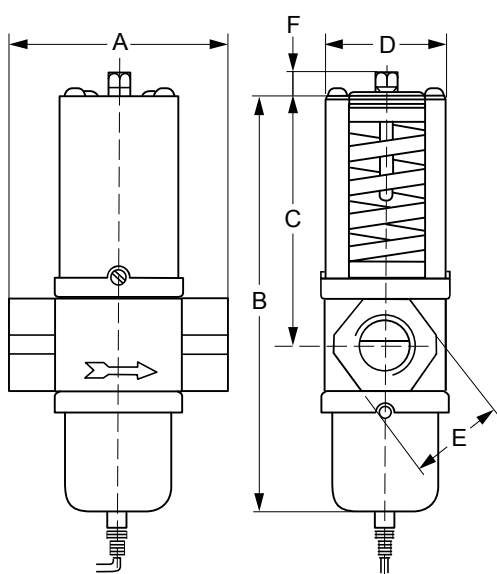

V46AD / VA46AE DIMENSIONS (in mm)

VALVE SIZE	A	B	C	D	E	F
1"	124	233	138	71	48	13
1-1/4"	126	242	144		57	

V46AD / VA46AE ORDERING INFORMATION

CODES	RANGE (bar)	BODY STYLE	SIZE THREAD ACCORDING TO ISO 7-RC	STYLE	CAPILLARY LENGTH (cm)	ADDITIONAL FEATURES (IT IS POSSIBLE TO CHANGE STYLE 13 INTO STYLE 45A BY ORDERING KIT031N600)
V46AD-9300	5...18	Straight	1"	5	---	---
V46AD-9510				50	75	
V46AD-9600				13	75	
V46AE-9300			1-1/4"	5	---	
V46AE-9510				50	75	
V46AE-9600				13	75	
V46AD-9511	10...23		1"	50	75	High range
V46AE-9512			1-1/4"			